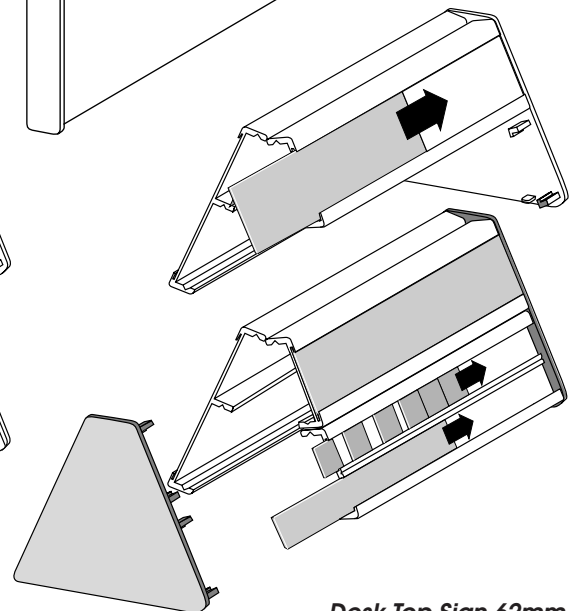

## WING

For Desk Top Signs

APC7000/Black

Projected Top Sign (Flag)

Desk Top Sign 31mm

Desk Top Sign 62mm

**Module Plus Indoor**  
by CoSign

**INTERMEDIATE SUPPORT TRACK**