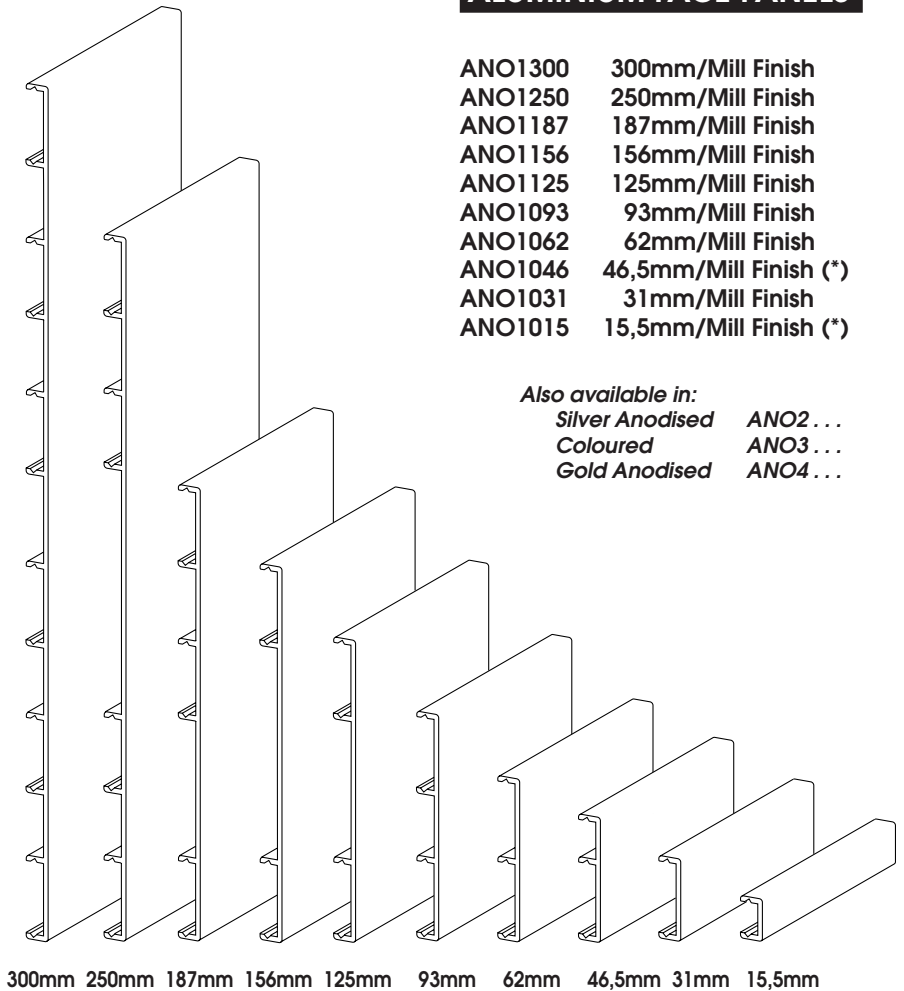

Also available in:  
Silver Anodised ANO2 ...  
Coloured ANO3 ...  
Gold Anodised ANO4 ...

300mm 250mm 187mm 156mm 125mm 93mm 62mm 46,5mm 31mm 15,5mm

(\*) Only to be used in combination with Aluminium Side Tracks and the Side Track Clip APC5001.