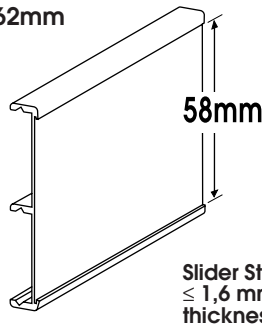

Also available in:
Silver Anodised ASO2 ...
Coloured ASO3 ...
Gold Anodised ASO4 ...

SINGLE SLIDER 62mm
ASO1062 62mm
Mill Finish