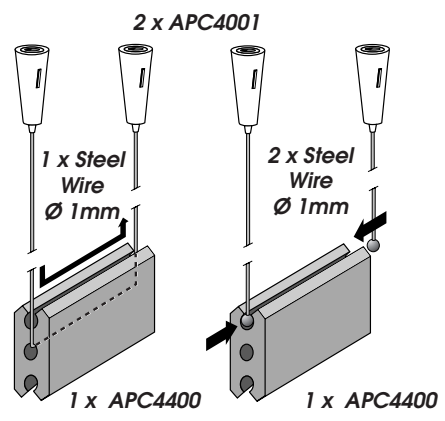

SUSPENSION OPTIONS

WING ABS

APC6000/Black