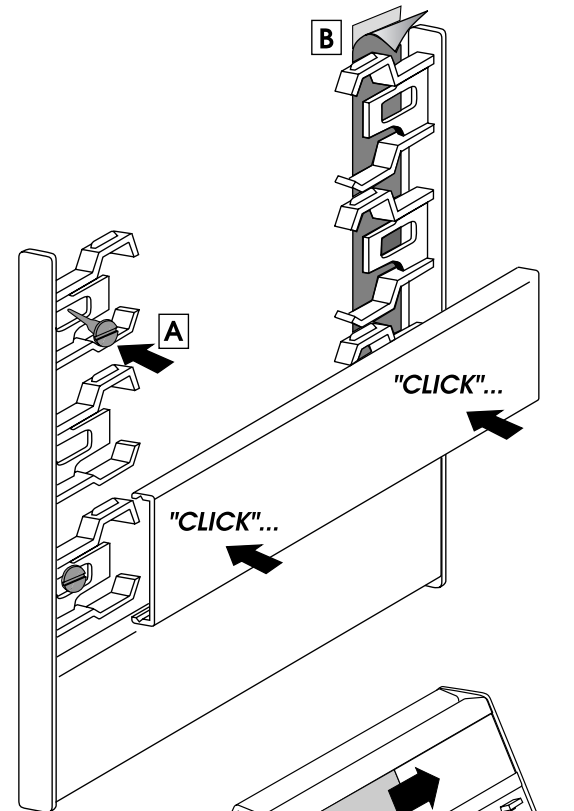

## WING

For Desk Top Signs

APC7000/Black

Projected Top Sign (Flag)

Desk Top Sign 31mm

Desk Top Sign 62mm

**Module Plus Indoor**  
by CoSign

**INTERMEDIATE SUPPORT TRACK**