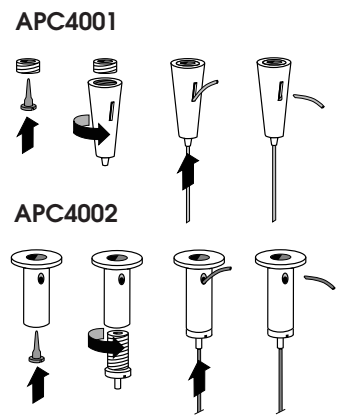

SUSPENSION CLIPS