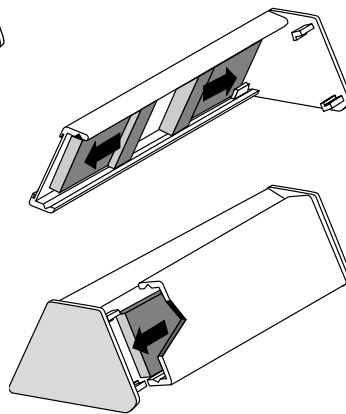

## WING

For Desk Top Signs

APC7000/Black

Projected Top Sign (Flag)

Desk Top Sign 31mm

Desk Top Sign 62mm

**Module Plus Indoor**  
by CoSign

**INTERMEDIATE SUPPORT TRACK**