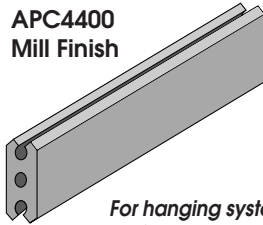

AEO1000.SP  
ALO1015  
ASO1015  
ALO1046

**SUSPENSION SETS**

**PLASTIC  
RETAINING  
CLIP**

**METAL  
RETAINING  
CLIP**

**JOINT PROFILE**

APC4400  
Mill Finish

For hanging system.  
Profiles available  
in lengths of 5 m.