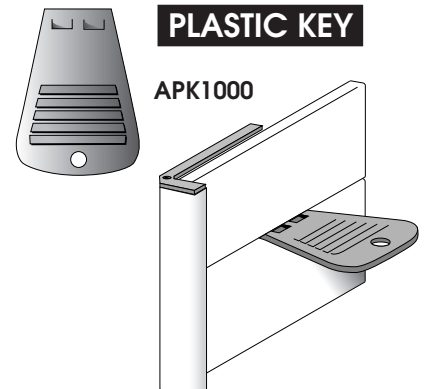

PLASTIC KEY

APK1000