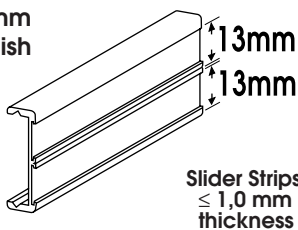

Also available in:
Silver Anodised ASO2 ...
Coloured ASO3 ...
Gold Anodised ASO4 ...

DOUBLE SLIDER 31mm
ASO1031.2S 31mm
Mill Finish