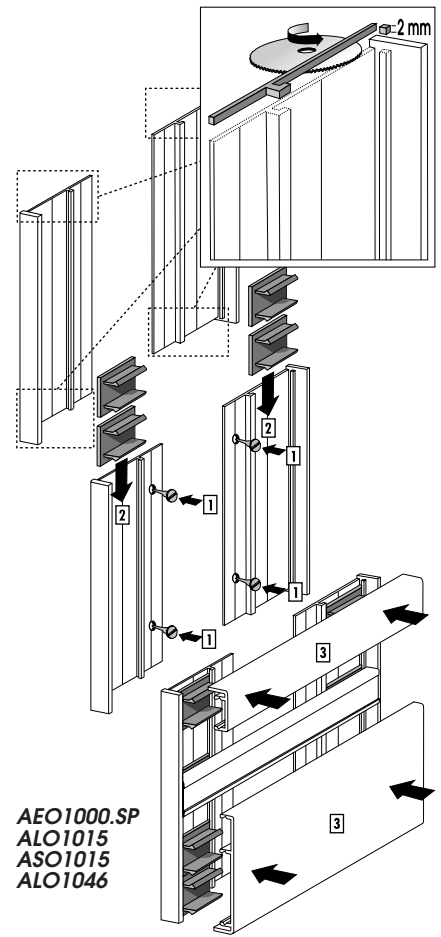

AEO1000.SP  
ALO1015  
ASO1015  
ALO1046

**SUSPENSION SETS**

**PLASTIC  
RETAINING  
CLIP**

**METAL  
RETAINING  
CLIP**

**JOINT PROFILE**

APC4400  
Mill Finish

For hanging system.  
Profiles available  
in lengths of 5 m.