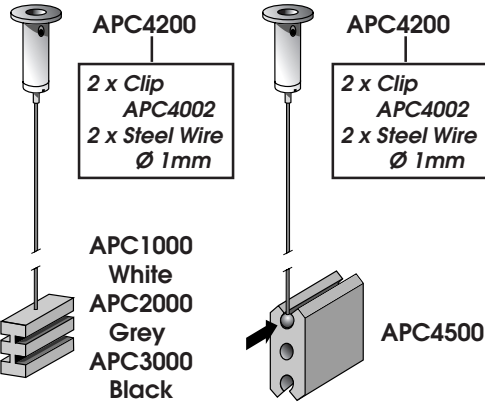

APC5000LS  
6 x 31mm  
Long Strip Clip

**FULL ALUMINIUM SIDE TRACKS**

AEO1000.SP  
Mill Finish  
AEO2000.SP  
Silver Anod.  
AEO3000.SP  
Coloured  
AEO4000.SP  
Gold Anod.

AEO1000R.SP  
Mill Finish  
AEO2000R.SP  
Silver Anod.  
AEO3000R.SP  
Coloured  
AEO4000R.SP  
Gold Anod.

AEO1000.SP  
ALO1015  
ASO1015  
ALO1046

**SUSPENSION SETS**

**PLASTIC  
RETAINING  
CLIP**

**METAL  
RETAINING  
CLIP**

**JOINT PROFILE**

APC4400  
Mill Finish

For hanging system.  
Profiles available  
in lengths of 5 m.