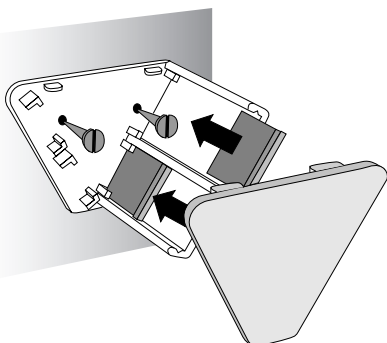

WING

For Desk Top Signs

APC7000/Black