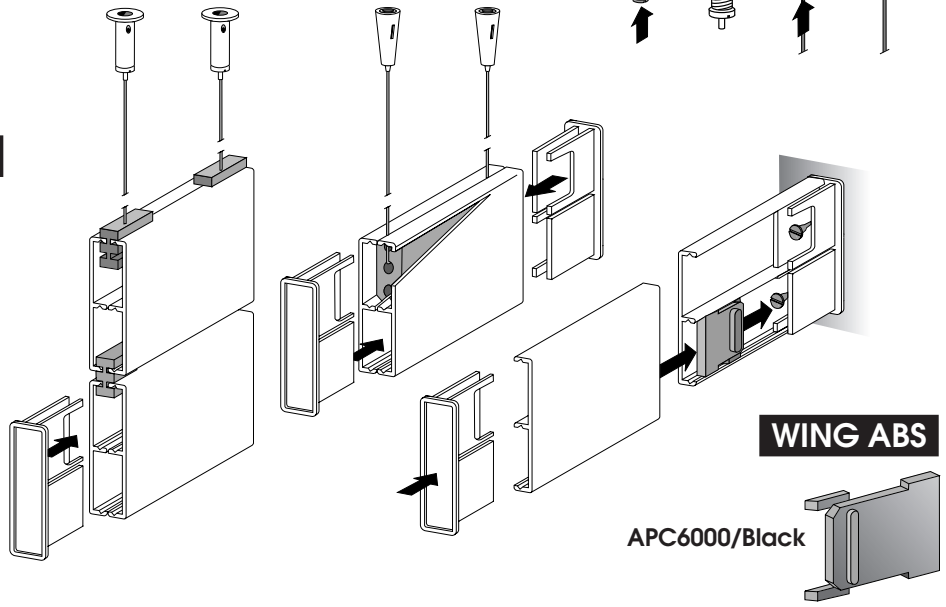

SUSPENSION OPTIONS

WING ABS

APC6000/Black