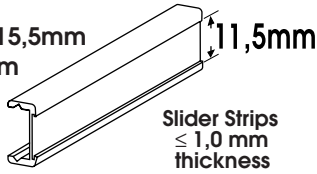

**Module Plus  
Indoor**  
by CoSign

**ALUMINIUM FACE PANELS  
WITH SLIDER**

Sliding profiles for changeable inserts in aluminium S/10 or engraving materials

**SINGLE SLIDER 15,5mm**  
ASO1015 15,5mm  
Mill Finish