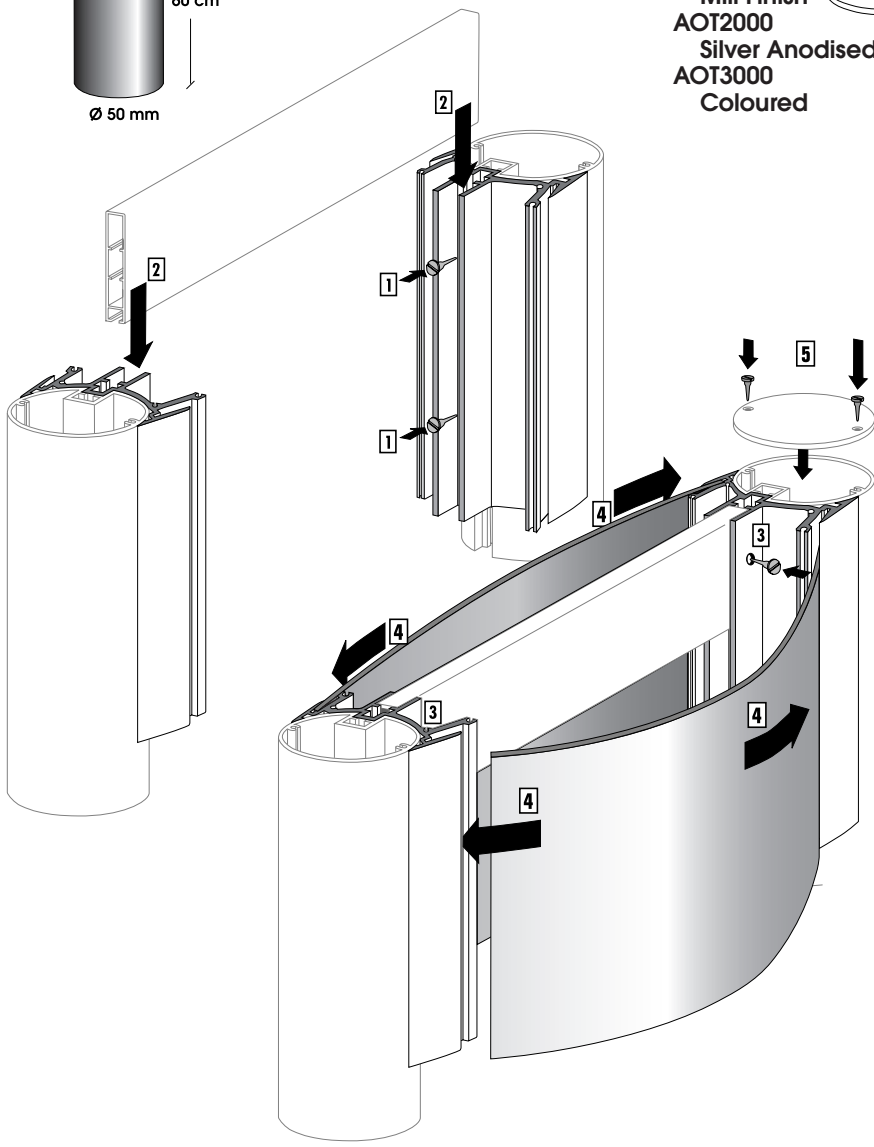

TOTEM POST SUPPORT

- TOT1090 Mill Finish
- TOT2090 Silver Anodised
- TOT3090 Coloured

MODULAR SIGN SYSTEMS **sign**

COSIGN N.V.
INDUSTRIEPARK 32 B - 3290 DIEST - BELGIUM

TEL. 0032 (0)13-35.10.30
FAX 0032 (0)13-35.10.31
info@cosign.be - www.cosign.be