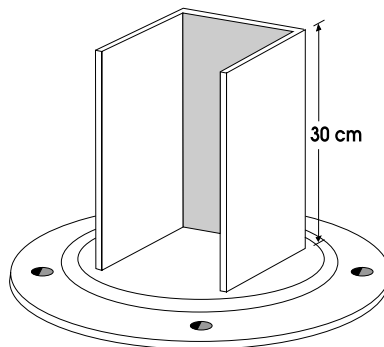

**CIRCULAR POST FOOT
Ø 60 mm**

FEE1600
Mill Finish
FEE3600
Coloured

**CIRCULAR POST FOOT
Ø 90 mm**

SINGLE-SLOT
FEE19001T
Mill Finish

2-SLOT
FEE19002T
Mill Finish

**OCTAGONAL POST FOOT
Ø 80 mm**

FEE18081T
Mill Finish
FEE38081T
Coloured

**ROUNDED CORNER
CONNECTOR
Ø 90 mm**

CORN1090
Mill finish
CORN2090
Silver Anod.
CORN3090
Coloured

PLASTIC SCREW CAP

NOP001
White
NOP002
Grey
NOP003
Black

FEE18084T
Mill Finish
FEE38084T
Coloured

The elliptical post is composed in 4 parts:
 1. ELP1000 = elliptical basic post
 2. ELP1001 = elliptical hinge post
 3. AOC1000 = elliptical post insert
 4. AOT1000 = elliptical post cap