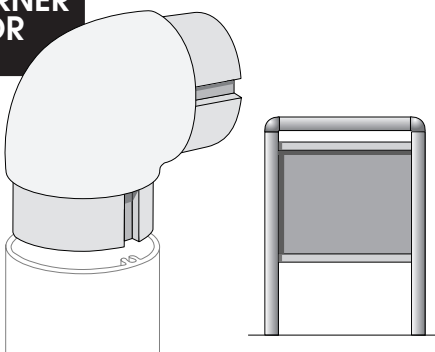

**ROUNDED CORNER
CONNECTOR
Ø 90 mm**

CORN1090
Mill finish
CORN2090
Silver Anod.
CORN3090
Coloured

PLASTIC SCREW CAP

NOP001
White
NOP002
Grey
NOP003
Black

FEE18084T
Mill Finish
FEE38084T
Coloured

The elliptical post is composed in 4 parts:
 1. ELP1000 = elliptical basic post
 2. ELP1001 = elliptical hinge post
 3. AOC1000 = elliptical post insert
 4. AOT1000 = elliptical post cap