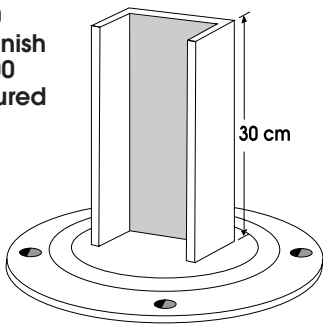

**CIRCULAR POST FOOT
Ø 60 mm**

FEE1600
Mill Finish
FEE3600
Coloured