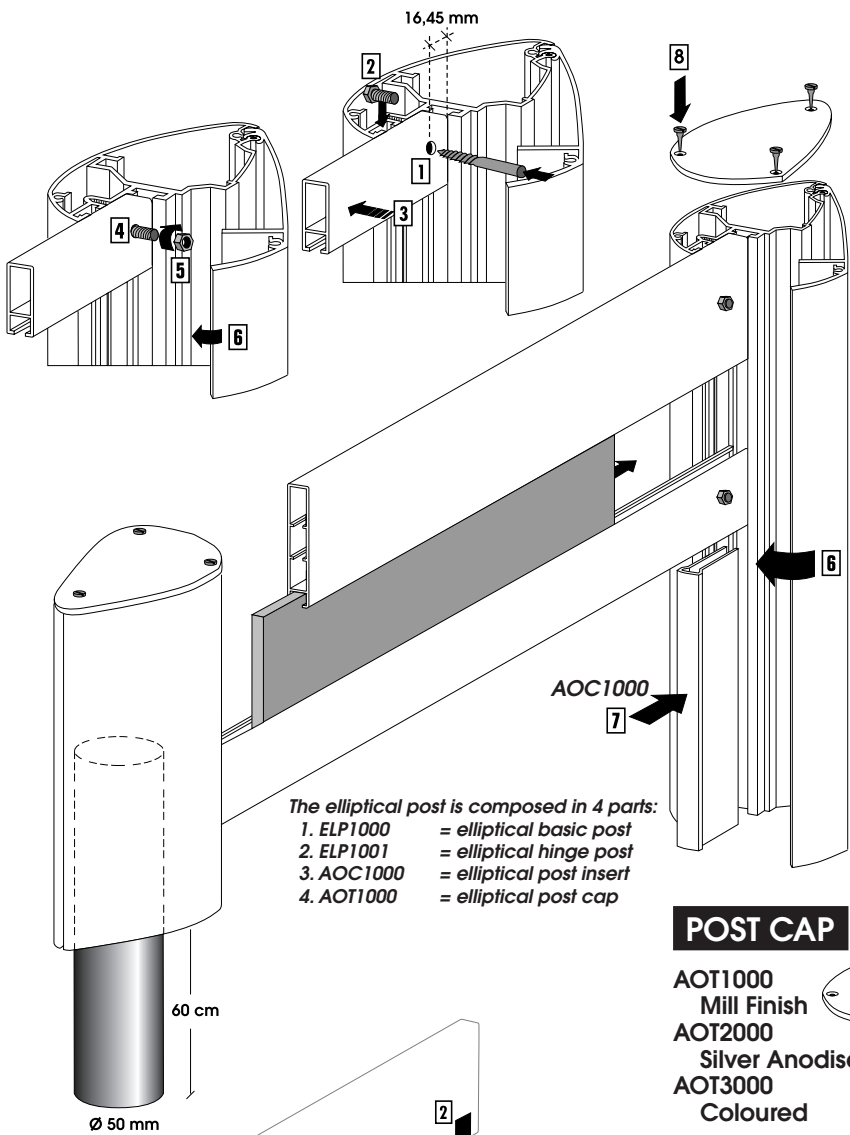

**ROUNDED CORNER
CONNECTOR
Ø 90 mm**

CORN1090
Mill finish
CORN2090
Silver Anod.
CORN3090
Coloured

PLASTIC SCREW CAP

NOP001
White
NOP002
Grey
NOP003
Black

FEE18084T
Mill Finish
FEE38084T
Coloured

The elliptical post is composed in 4 parts:
 1. ELP1000 = elliptical basic post
 2. ELP1001 = elliptical hinge post
 3. AOC1000 = elliptical post insert
 4. AOT1000 = elliptical post cap