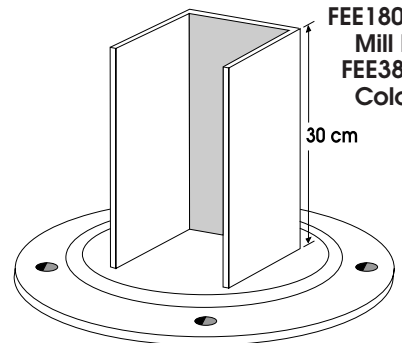

**CIRCULAR POST FOOT
Ø 60 mm**

FEE1600
Mill Finish
FEE3600
Coloured

**CIRCULAR POST FOOT
Ø 90 mm**

SINGLE-SLOT
FEE19001T
Mill Finish

2-SLOT
FEE19002T
Mill Finish

**OCTAGONAL POST FOOT
Ø 80 mm**

FEE18081T
Mill Finish
FEE38081T
Coloured

**ROUNDED CORNER
CONNECTOR
Ø 90 mm**

CORN1090
Mill finish
CORN2090
Silver Anod.
CORN3090
Coloured

PLASTIC SCREW CAP

NOP001
White
NOP002
Grey
NOP003
Black

FEE18084T
Mill Finish
FEE38084T
Coloured

The elliptical post is composed in 4 parts:
 1. ELP1000 = elliptical basic post
 2. ELP1001 = elliptical hinge post
 3. AOC1000 = elliptical post insert
 4. AOT1000 = elliptical post cap