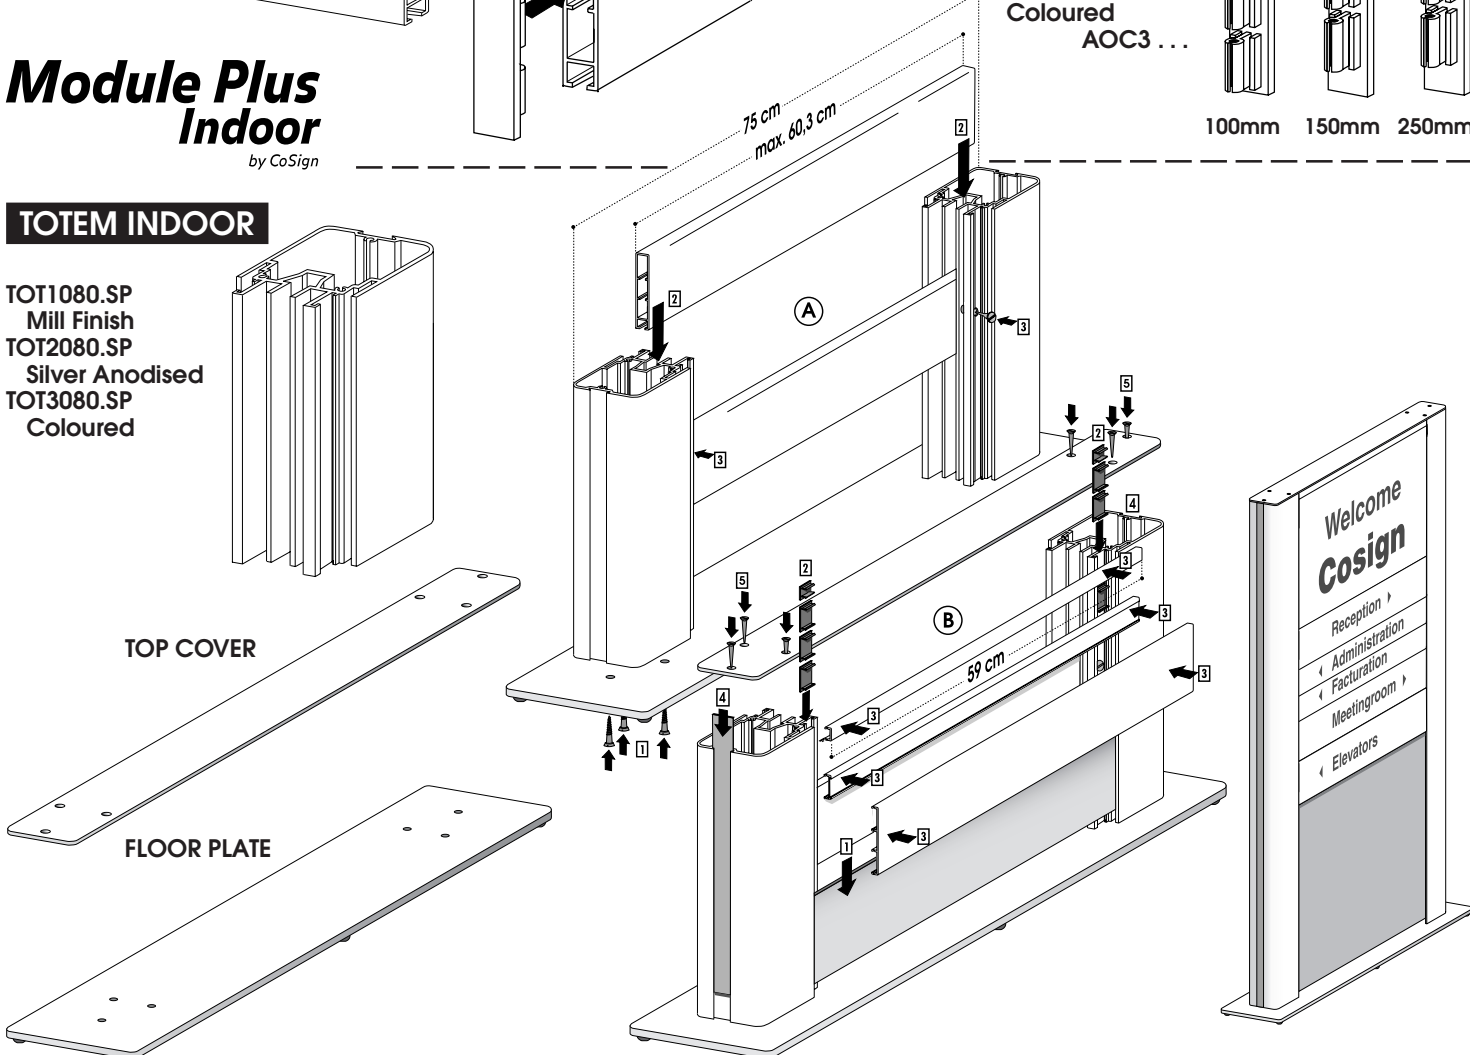

by CoSign

TOTEM INDOOR

TOT1080.SP Mill Finish
TOT2080.SP Silver Anodised
TOT3080.SP Coloured

TOP COVER

FLOOR PLATE

ALUMINIUM END CAPS

AOC1250
250mm/Mill Finish
AOC1150
150mm/Mill Finish
AOC1100
100mm/Mill Finish