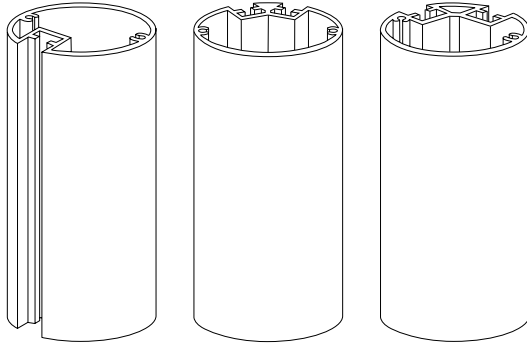

CIRCULAR POST Ø 60 mm

SINGLE-SLOT
AO016001T
Mill Finish
AO026001T
Silver Anod.
AO036001T
Coloured

2-SLOT 60°
AO016602T
Mill Finish
AO026602T
Silver Anod.
AO036602T
Coloured

2-SLOT 90°
AO016002T
Mill Finish
AO026002T
Silver Anod.
AO036002T
Coloured

SINGLE-SLOT
AO019001T
Mill Finish
AO029001T
Silver Anod.
AO039001T
Coloured

2-SLOT 180°
AO019002T
Mill Finish
AO029002T
Silver Anod.
AO039002T
Coloured