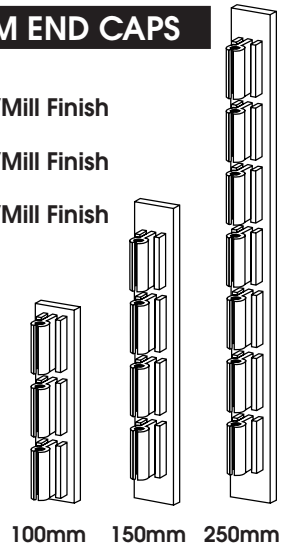

ALUMINIUM END CAPS

AOC1250
250mm/Mill Finish
AOC1150
150mm/Mill Finish
AOC1100
100mm/Mill Finish

Available in:
Silver Anodised
AOC2 ...
Coloured
AOC3 ...