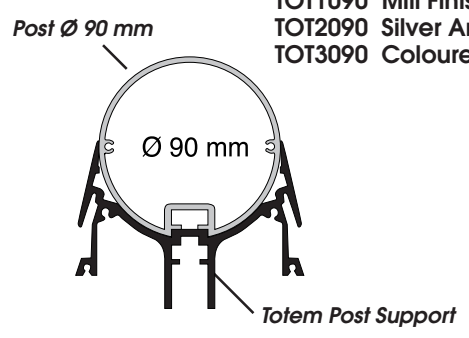

TOTEM POST SUPPORT

- TOT1090 Mill Finish
- TOT2090 Silver Anodised
- TOT3090 Coloured

MODULAR SIGN SYSTEMS **sign**

COSIGN N.V.
INDUSTRIEPARK 32 B - 3290 DIEST - BELGIUM

TEL. 0032 (0)13-35.10.30
FAX 0032 (0)13-35.10.31
info@cosign.be - www.cosign.be