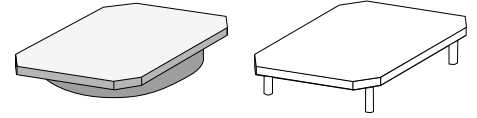

**CIRCULAR POST CAP
Ø 90 mm**

ALUMINIUM
AOT1090
Mill finish
AOT2090
Silver Anod.
AOT3090
Coloured

**OCTAGONAL POST CAP
Ø 80 mm**

PLASTIC
AOT8081
White
AOT8082
Grey
AOT8083
Black

ALUMINIUM
AOT9001
Mill Finish
AOT9002
Silver Anod.
AOT9003
Coloured