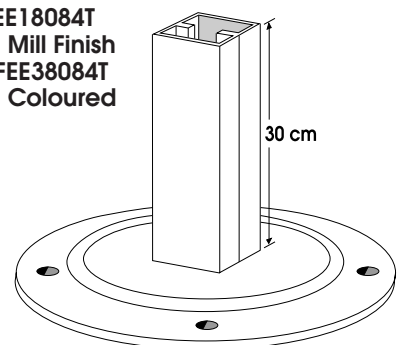

**ROUNDED CORNER
CONNECTOR
Ø 90 mm**

CORN1090
Mill finish
CORN2090
Silver Anod.
CORN3090
Coloured

PLASTIC SCREW CAP

NOP001
White
NOP002
Grey
NOP003
Black

FEE18084T
Mill Finish
FEE38084T
Coloured

The elliptical post is composed in 4 parts:
 1. ELP1000 = elliptical basic post
 2. ELP1001 = elliptical hinge post
 3. AOC1000 = elliptical post insert
 4. AOT1000 = elliptical post cap